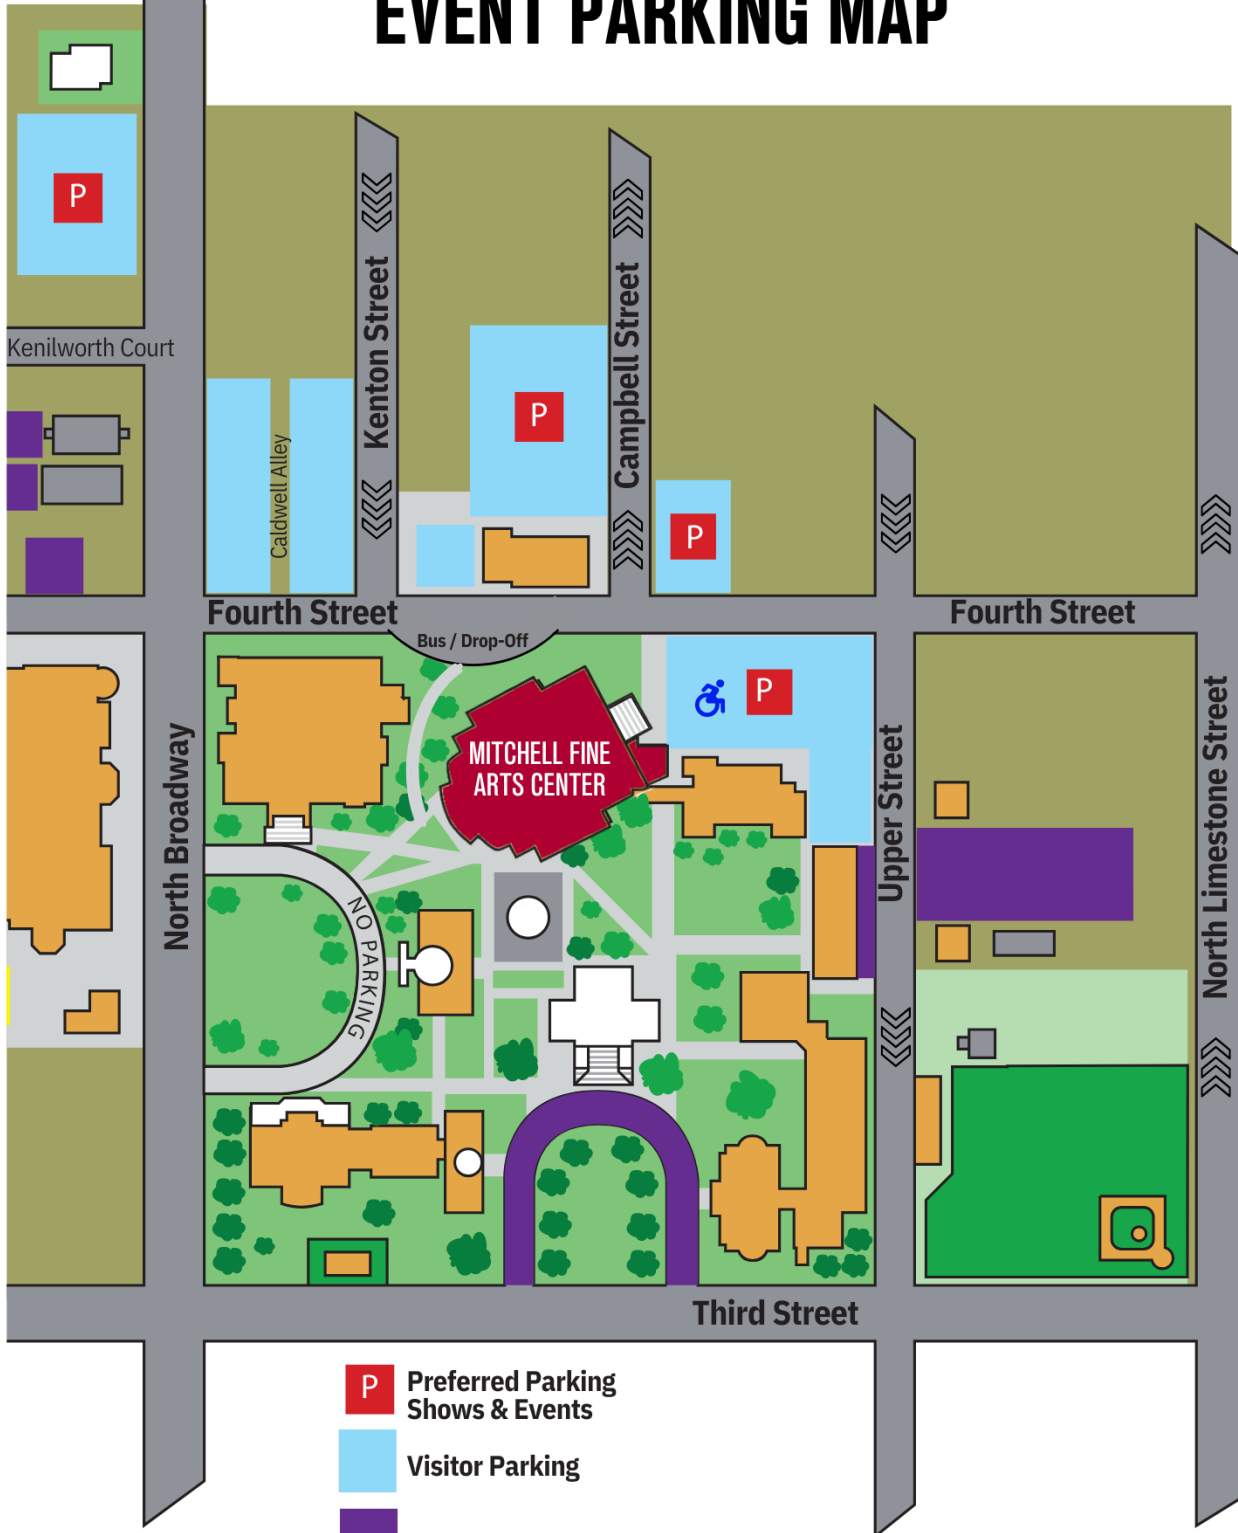

EVENT PARKING MAP

Lexington Traditional Magnet School Parking Lot
*Select Weekend Events Only. No Weekday Parking.

-  Preferred Parking Shows & Events
-  Visitor Parking
-  Faculty / Staff Only